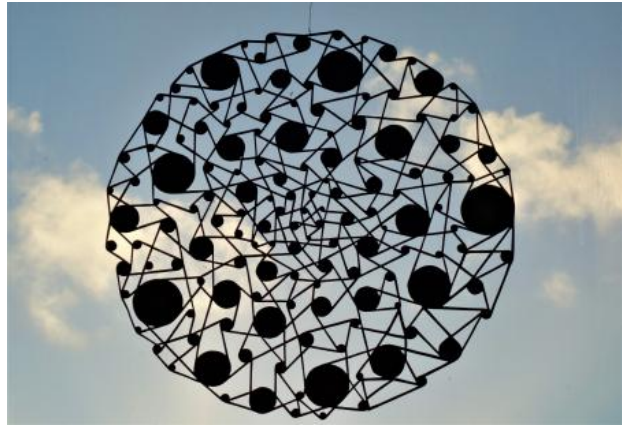

circle in window, 2021